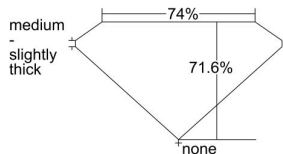

GIA®

FACSIMILE

GIA REPORT 2337138531

Verify this report at GIA.edu

GIA NATURAL DIAMOND DOSSIER®

June 25, 2019
GIA Report Number 2337138531
Shape and Cutting Style ..... Square Modified Brilliant
Measurements ..... 4.25 x 4.11 x 2.94 mm

GRADING RESULTS

Carat Weight ..... 0.40 carat
Color Grade ..... D
Clarity Grade VS2

ADDITIONAL GRADING INFORMATION

Polish ..... Excellent
Symmetry ..... Very Good
Fluorescence ..... None
Clarity Characteristics ..... Crystal, Cloud, Feather
Inscription(s): GIA 2337138531

PROPORTIONS

Profile not to actual proportions

GRADING SCALES

GIA COLOR SCALE		GIA CLARITY SCALE			
COLORLESS	D	VERY VERY SLIGHTLY INCLUDED	FLAWLESS		
	E		INTERNALLY FLAWLESS		
	F	VERY SLIGHTLY INCLUDED	VVS₁		
	G		VVS₂		
	H		VS₁		
	NEAR COLORLESS	I	SLIGHTLY INCLUDED	VS₂	
		J		SI₁	
		FAINT	K	INCLUDED	SI₂
			L		I₁
			M		I₂
VERY LIGHT			N	INCLUDED	I₃
			O		
			P		
	Q				
LIGHT	R				
	S				
	T				
	U				
	V				
	Z